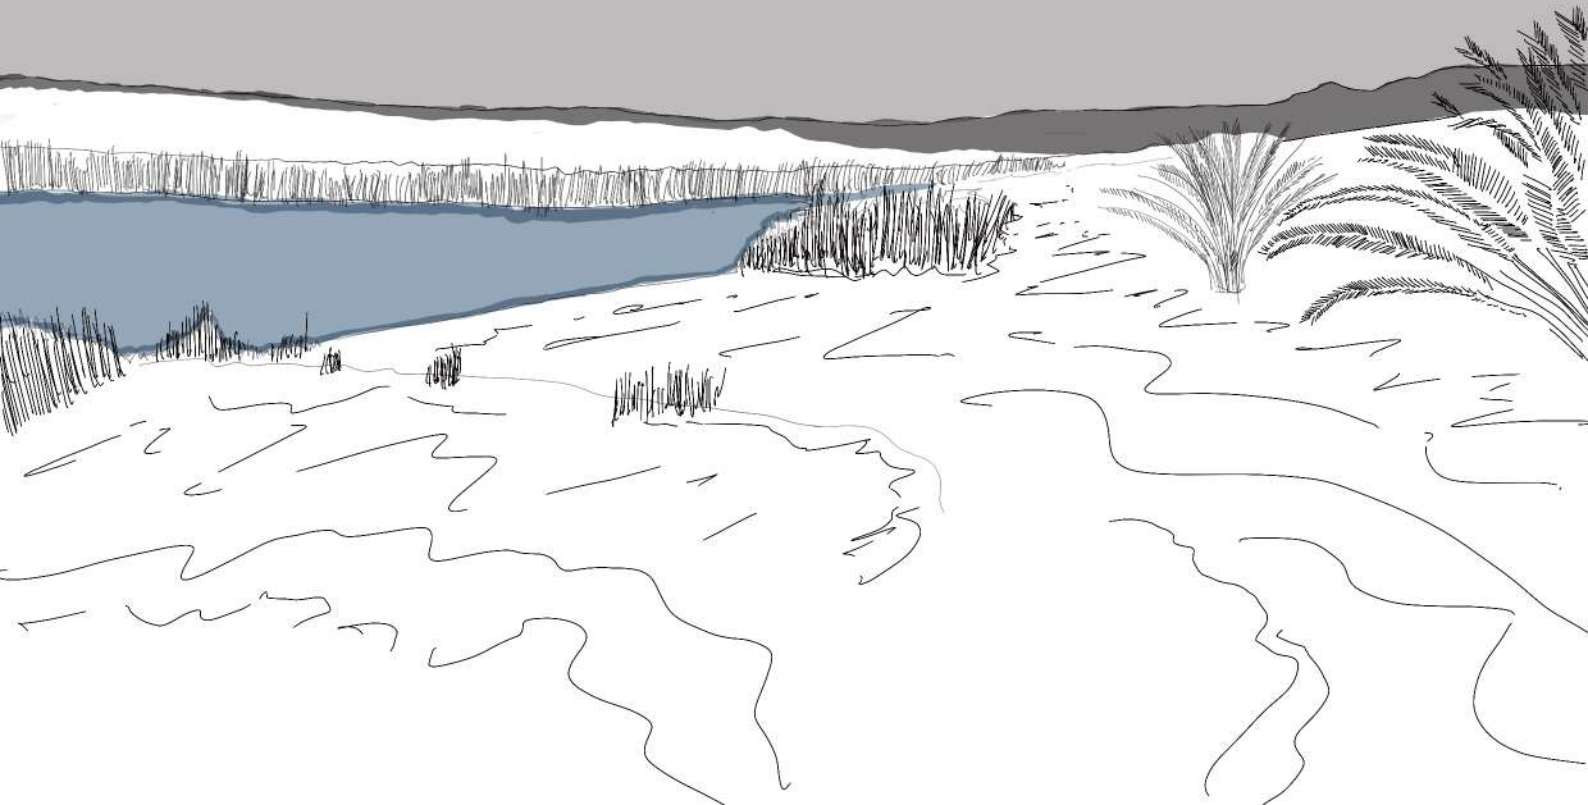

SITE

Coordinates

(29.127931858995847, 25.440731253090448)