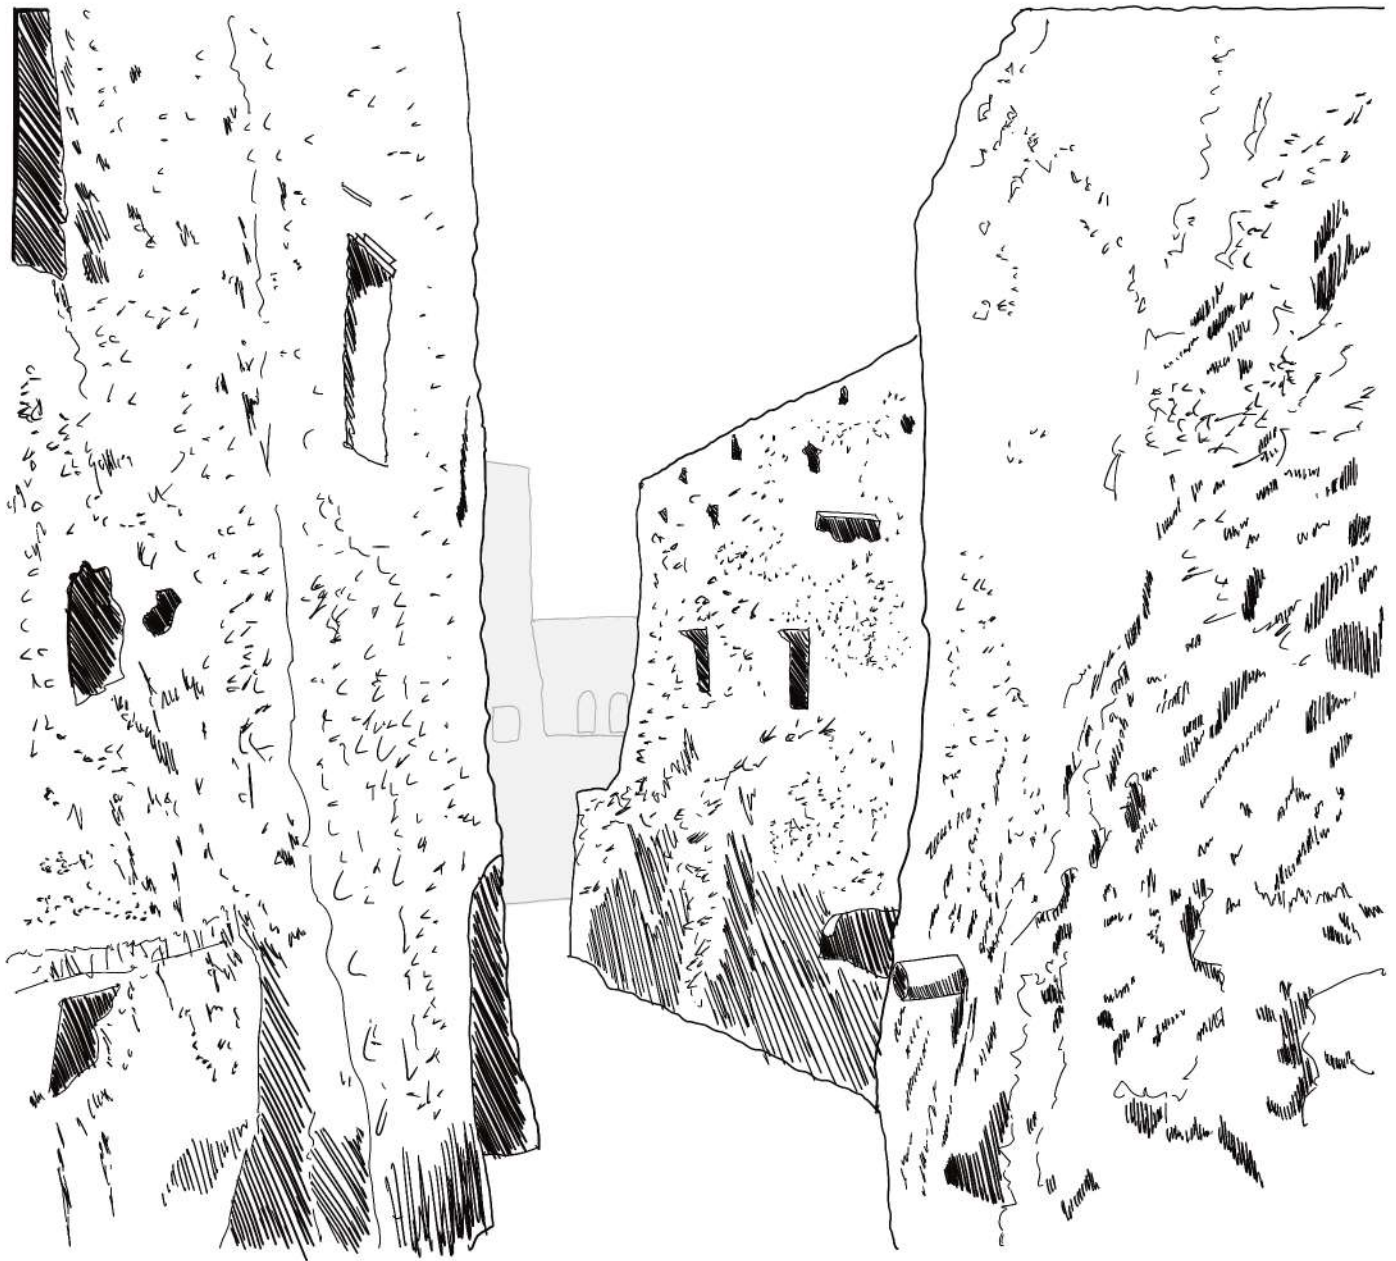

Project Requirements

Design a Wellness Camp experience that integrates ecological design principles with natural materials like Karshif, wood, and palm trees. The camp aims to promote holistic well-being through a diverse program including meditation, workshops, sports activities and entertainment. Lighting design is important to integrate within the proposal (Artificial and Natural).

Program:

- Nights accommodation
- Camp
- Farming
- Yoga and Meditation
- Spa Treatments
- Hosting events
- Sports Horse/camels riding sand boarding/swimming/Kayaking.
- Creative Workshops
- Entertainments: Air balloons station / Open cinema