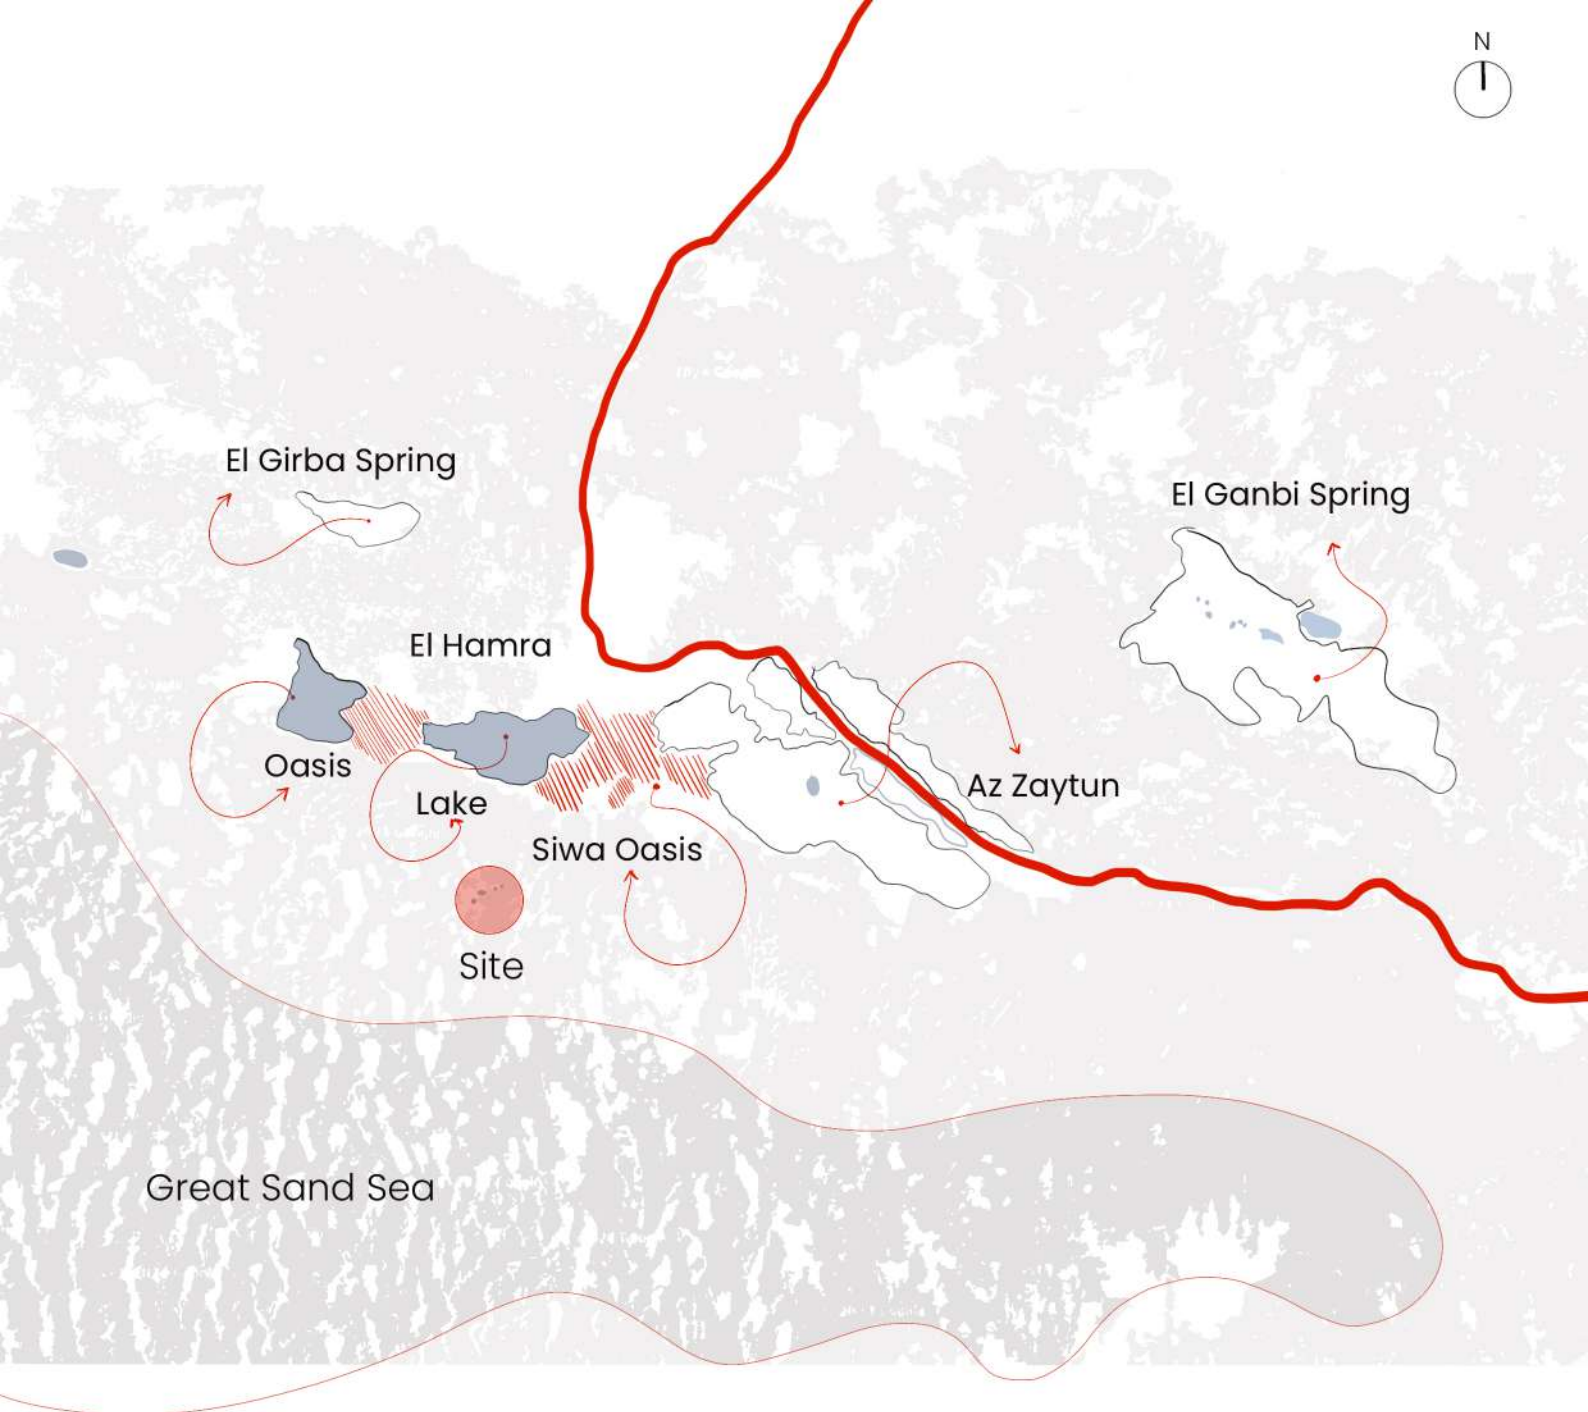

**DO
ARCH**

DUNES

COMPETITION - BRIEF

Siwa Oasis

Tracing its roots to the 10th millennium BC has an enchanting history. It houses several archaeological landmarks, such as the Temple of Amun, the Temple of the Treasury. The remains of the Shali Ghadi fortress and The Mountain of the Dead offering a glimpse into its rich past.

The people of Siwa derive their ancestry to ancient Berber tribes who have inhabited the region for centuries. Their culture reflects a blend of Berber, Egyptian, Greek, and Roman influences, shaped by interactions with various civilizations.

Context

The Siwa Oasis is an urban oasis in Egypt. It is located between the Qattara Depression and the Great Sand Sea in the Western Desert, 50 kilometers east of the Egypt–Libya border and 560 kilometers from the Egyptian capital city of Cairo.

The Oasis offers everything that attracts the tourist's imagination, including palm trees embracing the fresh and saltwater lakes, giant dunes and the ruins of the remaining mud cities.

SITE

Coordinates