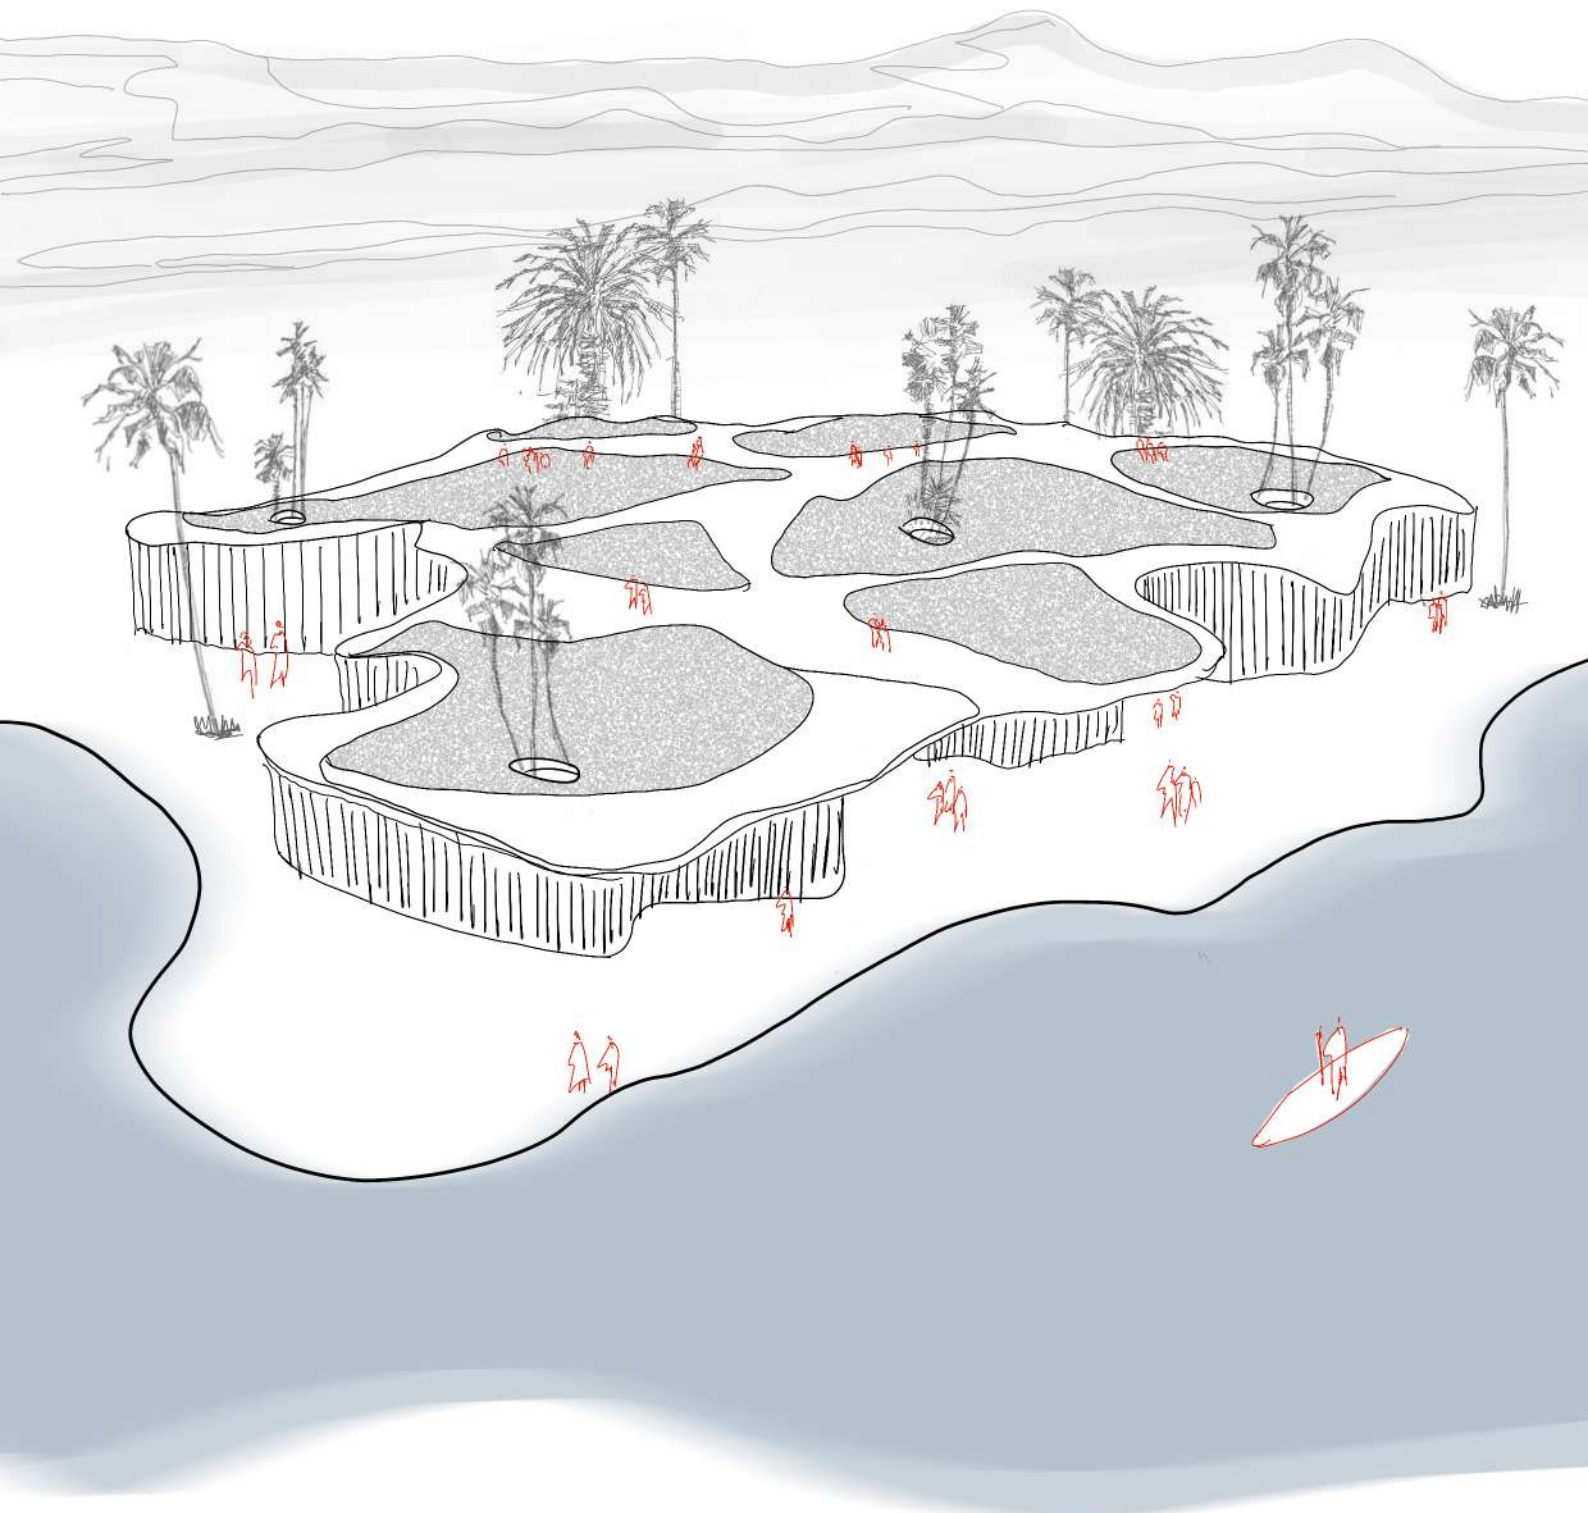

Context

The Siwa Oasis is an urban oasis in Egypt. It is located between the Qattara Depression and the Great Sand Sea in the Western Desert, 50 kilometers east of the Egypt–Libya border and 560 kilometers from the Egyptian capital city of Cairo.

The Oasis offers everything that attracts the tourist's imagination, including palm trees embracing the fresh and saltwater lakes, giant dunes and the ruins of the remaining mud cities.

SITE

Coordinates

(29.127931858995847, 25.440731253090448)

Wellness Camp

Key Words

- Meditation
- Natural Lighting
- Protection
- Materials
- Sustainable Design

Project Requirements

Design a Wellness Camp experience that integrates ecological design principles with natural materials like Karshif, wood, and palm trees. The camp aims to promote holistic well-being through a diverse program including meditation, workshops, sports activities and entertainment. Lighting design is important to integrate within the proposal (Artificial and Natural).

SUBMISSION REQUIERMENTS

1. CONCEPT
2. CONCEPTUAL DIAGRAMS
3. PERSPECTIVE/RENDER
4. SECTION
5. SITE PLAN /
GROUND FLOOR

TIMELINE & PRIZES