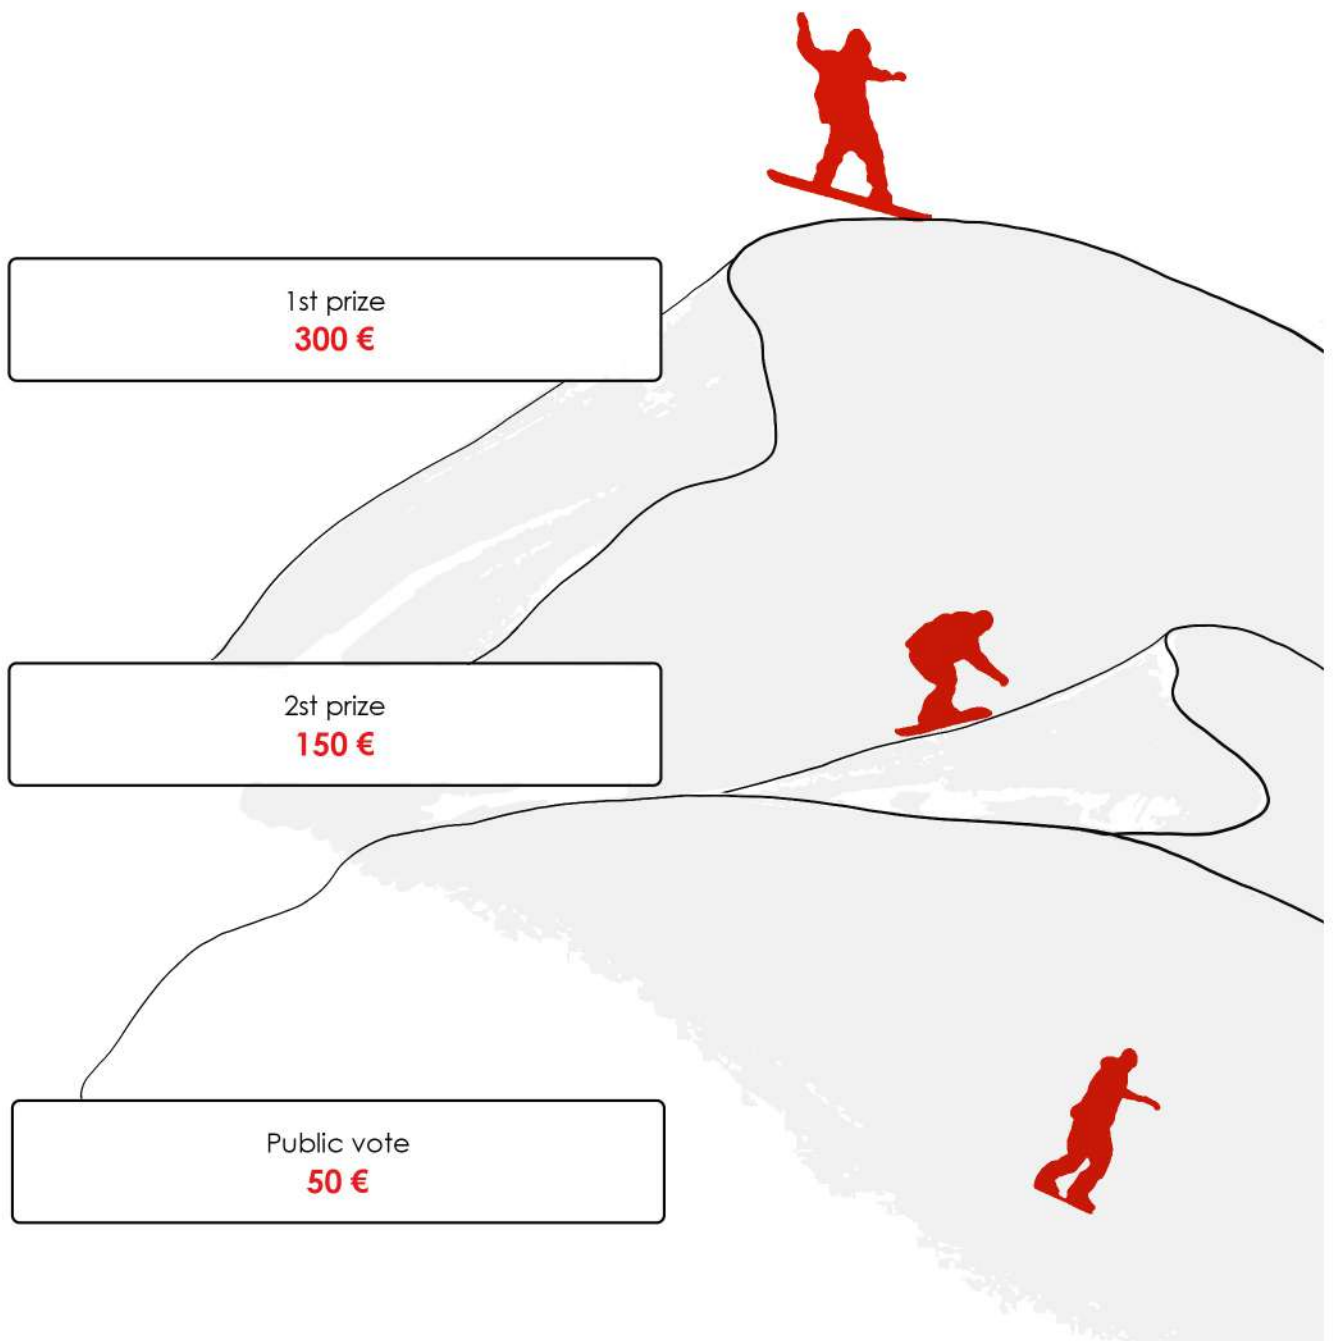

**DO
ARCH**

DUNES

COMPETITION - BRIEF

Siwa Oasis

Tracing its roots to the 10th millennium BC has an enchanting history. It houses several archaeological landmarks, such as the Temple of Amun, the Temple of the Treasury. The remains of the Shali Ghadi fortress and The Mountain of the Dead offering a glimpse into its rich past.

Context

The Siwa Oasis is an urban oasis in Egypt. It is located between the Qattara Depression and the Great Sand Sea in the Western Desert, 50 kilometers east of the Egypt–Libya border and 560 kilometers from the Egyptian capital city of Cairo.

A2 - VERTICAL

It's **IMPORTANT** to note that the template provided is purely for **EXAMPLE** purposes. While it serves as a helpful guide, feel free to adapt and customize it to better suit your specific needs.

SUBMISSION REQUIERMENTS

1. CONCEPT
2. CONCEPTUAL DIAGRAMS
3. PERSPECTIVE/RENDER
4. SECTION
5. SITE PLAN /
GROUND FLOOR

TIMELINE & PRIZES